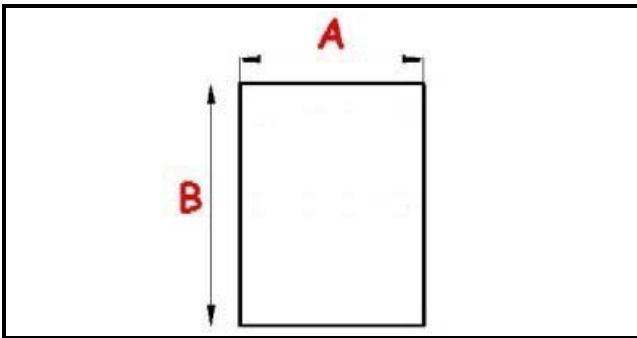

2103233

GASKET MAGNETIC SNAP 760X665 MM QQ6

Date: 10-04-2025

ORIGINAL
OSP
SPARE PARTS

Technical data

SHORT SIDE mm	A=665 mm
LONG SIDE mm	B=760 mm
PROFILE TYPE	QQ6

Manufacturer code

ELECTROLUX PROFESSIONAL S.P.A.