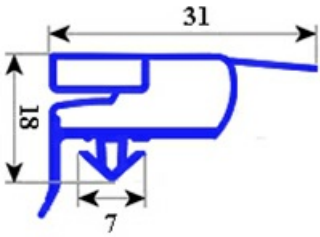

2103233

GASKET MAGNETIC SNAP 760X665 MM QQ6

Date: 10-04-2025

ORIGINAL
OSP
SPARE PARTS

Technical data

SHORT SIDE mm	A=665 mm
LONG SIDE mm	B=760 mm
PROFILE TYPE	QQ6

Manufacturer code

ELECTROLUX PROFESSIONAL S.P.A.