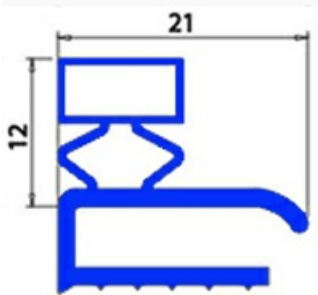

2103236

ANGLED MIDDLE-EDGED MAGNETIC GASKET 636X388MM EVERLASTING XX5

Date: 22-01-2025

Technical data

SHORT SIDE mm	A=388 mm
LONG SIDE mm	B=636 mm
PROFILE TYPE	XX5