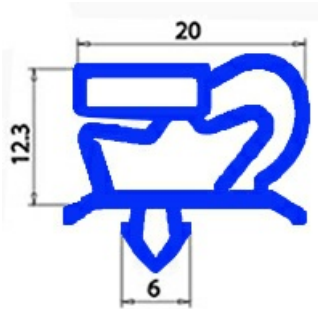

2103237

Date: 22-12-2024

Technical data

SHORT SIDE mm	A=655 mm
LONG SIDE mm	B=1555 mm
PROFILE TYPE	QQ1

Manufacturer code

MODULAR PROFESSIONAL SRL