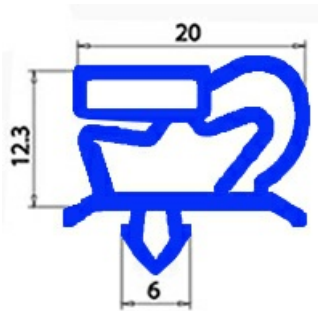

2103237

Date: 10-04-2025

Technical data

SHORT SIDE mm	A=655 mm
LONG SIDE mm	B=1555 mm
PROFILE TYPE	QQ1

Manufacturer code

MODULAR PROFESSIONAL SRL