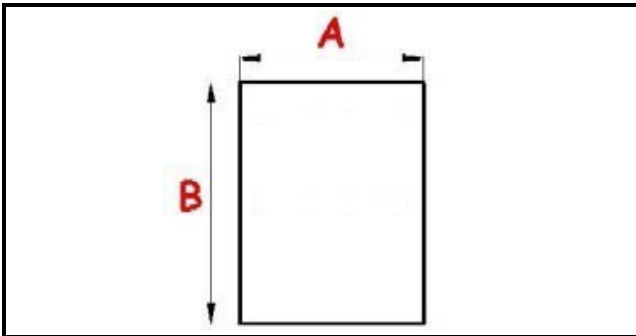

2103237

Date: 10-04-2025

Technical data

SHORT SIDE mm	A=655 mm
LONG SIDE mm	B=1555 mm
PROFILE TYPE	QQ1

Manufacturer code

MODULAR PROFESSIONAL SRL