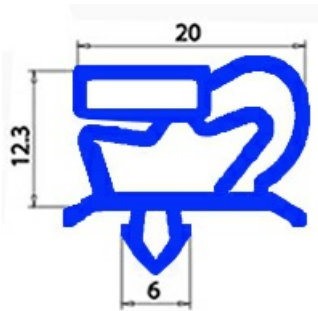

2103238

Date: 04-03-2025

ORIGINAL
OSP
SPARE PARTS

Technical data

SHORT SIDE mm	A=865mm
LONG SIDE mm	B=1880mm
PROFILE TYPE	QQ1

Manufacturer code

ELECTROLUX PROFESSIONAL S.P.A.