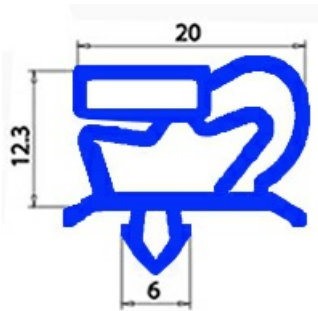

2103238

Date: 22-11-2024

ORIGINAL
OSP
SPARE PARTS

Technical data

SHORT SIDE mm	A=865mm
LONG SIDE mm	B=1880mm
PROFILE TYPE	QQ1

Manufacturer code

ELECTROLUX PROFESSIONAL S.P.A.