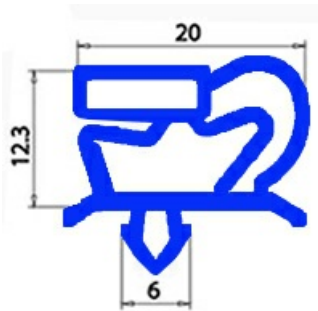

2103238

Date: 22-01-2025

ORIGINAL
OSP
SPARE PARTS