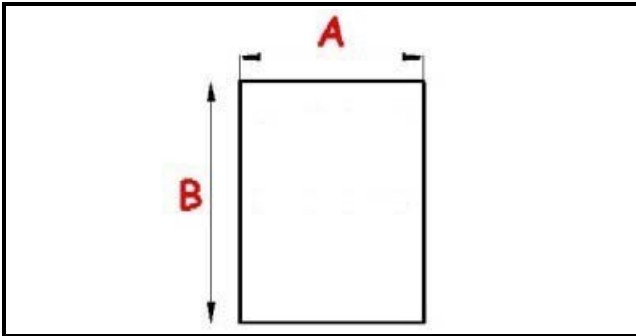

## Technical data

SHORT SIDE mm	A=865mm
LONG SIDE mm	B=1880mm
PROFILE TYPE	QQ1