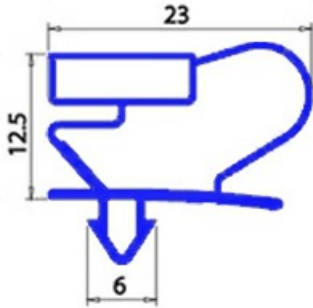

2103239

GASKET MAGNETIC SNAP 1618X668 MM ANGELO PO QQ2

Date: 05-04-2025

Technical data

SHORT SIDE mm	A=688 mm
LONG SIDE mm	B=1618mm
PROFILE TYPE	QQ2

Manufacturer code

ANGELO PO GRANDI CUCINE SPA