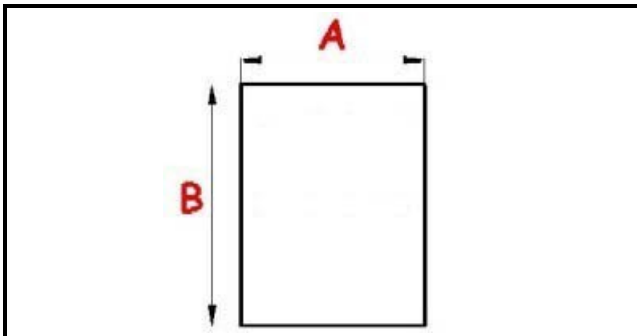

2103239

GASKET MAGNETIC SNAP 1618X668 MM ANGELO PO QQ2

Date: 23-02-2025

**Technical data**

SHORT SIDE mm	A=688 mm
LONG SIDE mm	B=1618mm
PROFILE TYPE	QQ2

Manufacturer code

ANGELO PO GRANDI CUCINE SPA