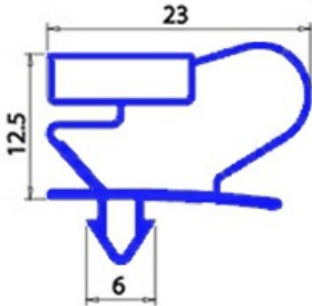

2103239

GASKET MAGNETIC SNAP 1618X668 MM ANGELO PO QQ2

Date: 23-12-2024

**Technical data**

SHORT SIDE mm	A=688 mm
LONG SIDE mm	B=1618mm
PROFILE TYPE	QQ2

Manufacturer code

ANGELO PO GRANDI CUCINE SPA