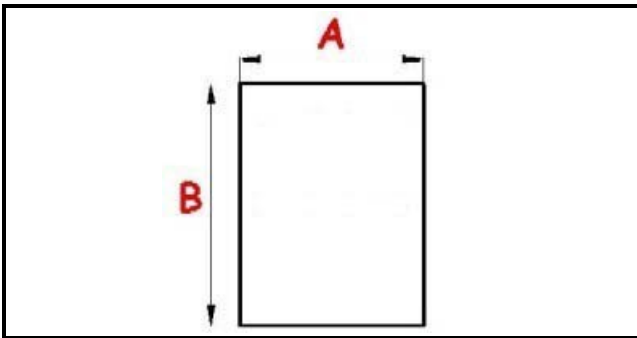

2103243

GASKET MAGNETIC SNAP 1550X660 MM QQ1

Date: 10-04-2025

Technical data

SHORT SIDE mm	A=660 mm
LONG SIDE mm	B=1550 mm
PROFILE TYPE	QQ1