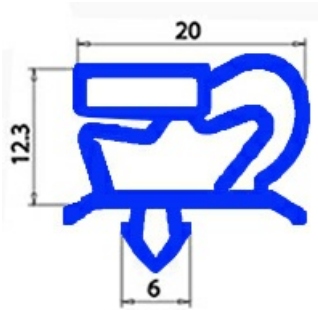

2103243

GASKET MAGNETIC SNAP 1550X660 MM QQ1

Date: 10-04-2025

Technical data

SHORT SIDE mm	A=660 mm
LONG SIDE mm	B=1550 mm
PROFILE TYPE	QQ1