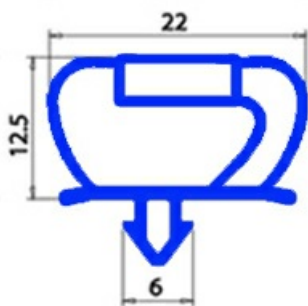

2103244

sost 2103835 GASKET MAGNETIC SNAP 1570X670 MM XX2

Date: 23-02-2025

**Technical data**

SHORT SIDE mm	A=670 mm
LONG SIDE mm	B=1570 mm
PROFILE TYPE	XX2