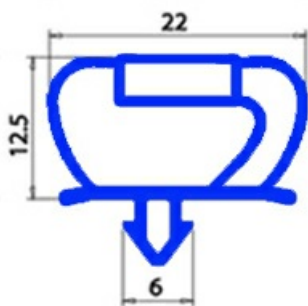

2103244

sost 2103835 GASKET MAGNETIC SNAP 1570X670 MM XX2

Date: 23-11-2024

**Technical data**

SHORT SIDE mm	A=670 mm
LONG SIDE mm	B=1570 mm
PROFILE TYPE	XX2