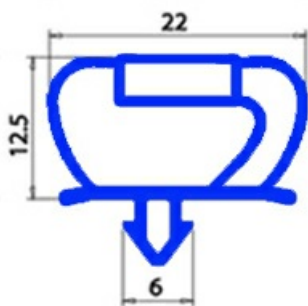

2103244

**sost 2103835 GASKET MAGNETIC SNAP 1570X670 MM XX2**

Date: 26-12-2024

**Technical data**

|               |           |
|---------------|-----------|
| SHORT SIDE mm | A=670 mm  |
| LONG SIDE mm  | B=1570 mm |
| PROFILE TYPE  | XX2       |