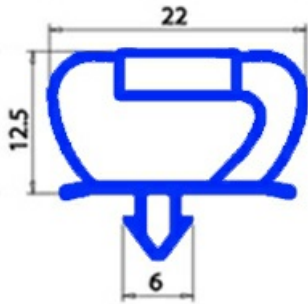

2103244

sost 2103835 GASKET MAGNETIC SNAP 1570X670 MM XX2

Date: 12-04-2025

Technical data

SHORT SIDE mm	A=670 mm
LONG SIDE mm	B=1570 mm
PROFILE TYPE	XX2