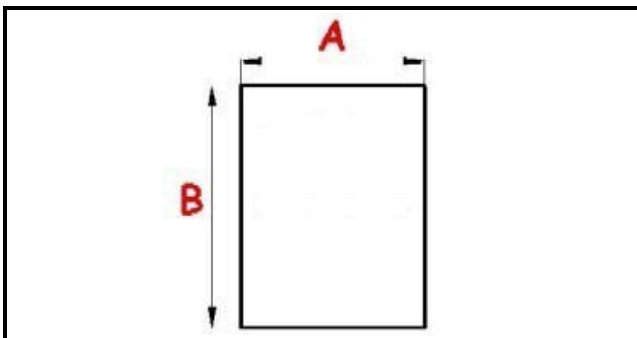

# MAGNETIC SNAP IN GASKET 1568X670MM QQ1

Date: 05-04-2025

## Technical data

SHORT SIDE mm	A=670 mm
LONG SIDE mm	B=1568 mm
PROFILE TYPE	QQ1