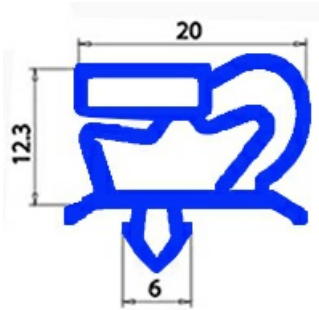

# MAGNETIC SNAP IN GASKET 1568X670MM QQ1

Date: 05-04-2025

## Technical data

SHORT SIDE mm	A=670 mm
LONG SIDE mm	B=1568 mm
PROFILE TYPE	QQ1