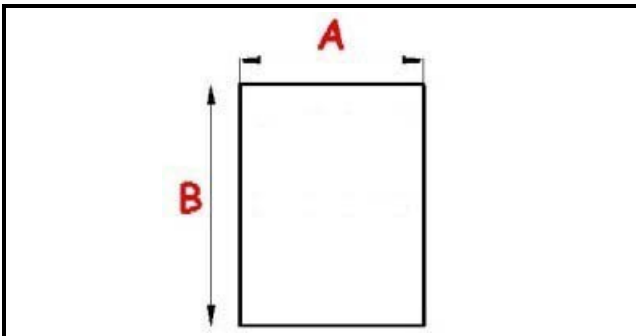

## Technical data

SHORT SIDE mm	A=445 mm
LONG SIDE mm	B=630 mm
PROFILE TYPE	QQ1