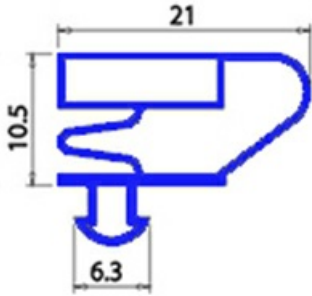

2103268

MAGNETIC SNAP-IN GASKET 592X537 mm QQ4

Date: 05-04-2025

Technical data

SHORT SIDE mm	A=537 mm
LONG SIDE mm	B=592 mm
PROFILE TYPE	QQ4