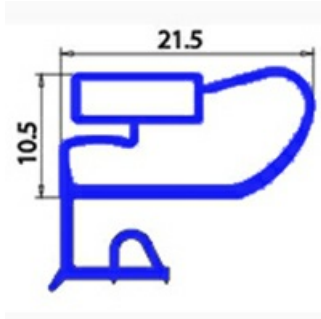

2103271

**ANGLED MIDDLE-EDGED MAGNETIC GASKET 660X1540 mm XX4**

Date: 21-11-2024

**Technical data**

SHORT SIDE mm	A=660 mm
LONG SIDE mm	B=1540 mm
PROFILE TYPE	XX4

**Manufacturer code**

ELECTROLUX PROFESSIONAL S.P.A.