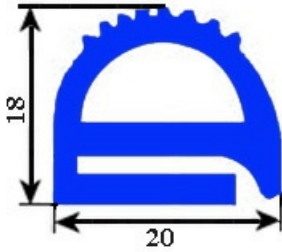

2103274

**WITHE GASKET 9795 19X16 MM AT METER YY12**

Date: 22-12-2024

**Technical data**

SHORT SIDE mm	18x20mm
LONG SIDE mm	A=1000 mm
PROFILE TYPE	YY12