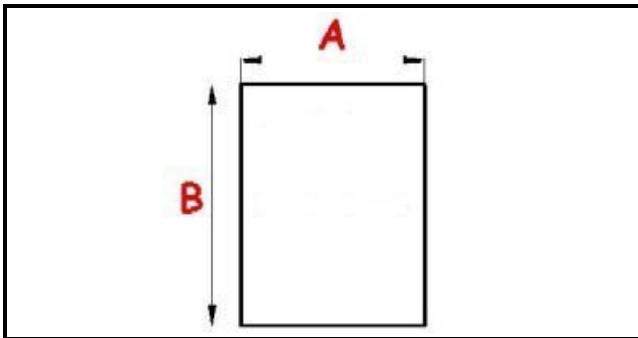

2103277

MAGNETIC SNAP-IN GASKET 625X525mm QQ8

Date: 23-02-2025

Technical data

| | |
|---------------|----------|
| SHORT SIDE mm | A=525 mm |
| LONG SIDE mm | B=625 mm |
| PROFILE TYPE | QQ8 |