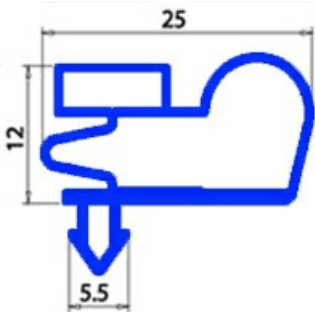

2103277

MAGNETIC SNAP-IN GASKET 625X525mm QQ8

Date: 23-02-2025

Technical data

| | |
|---------------|----------|
| SHORT SIDE mm | A=525 mm |
| LONG SIDE mm | B=625 mm |
| PROFILE TYPE | QQ8 |