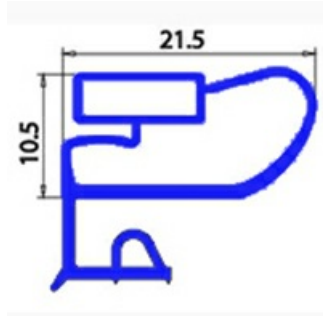

2103285

**ANGLED MIDDLE-EDGED MAGNETIC GASKET 495X635 mm XX4**

Date: 22-11-2024

**Technical data**

SHORT SIDE mm	A=495 mm
LONG SIDE mm	B=635 mm
PROFILE TYPE	XX4

**Manufacturer code**

MBM- EUROTEC SRL -