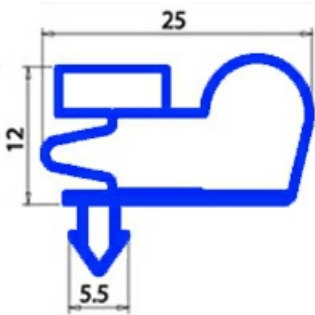

2103292

SNAP IN MAGNETIC GASKET 655X505MM QQ8

Date: 19-04-2025

Technical data

SHORT SIDE mm	A=505 mm
LONG SIDE mm	B=655 mm
PROFILE TYPE	QQ8