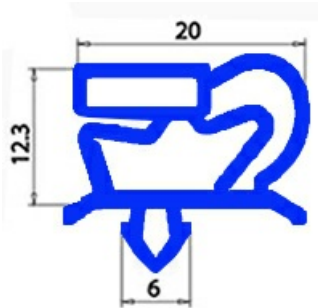

2103301

MAGNETIC SNAP-IN GASKET 595X465MM QQ1

Date: 05-04-2025

Technical data

SHORT SIDE mm	A=465 mm
LONG SIDE mm	B=595 mm
PROFILE TYPE	Q1

Manufacturer code

ELECTROLUX PROFESSIONAL S.P.A.