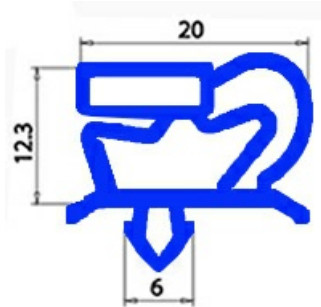

# GASKET MAGNETIC SNAP 615X500 MM QQ1

Date: 22-01-2025

## Technical data

SHORT SIDE mm	A=500 mm
LONG SIDE mm	B=615 mm
PROFILE TYPE	QQ1