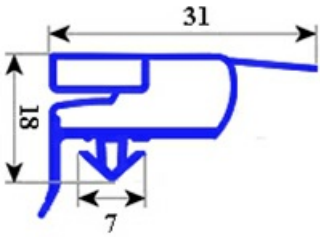

2103309

MAGNETIC SNAP-IN GASKET 1695X566 mm MONDIAL QQ6

Date: 06-04-2025

Technical data

SHORT SIDE mm	A=566 mm
LONG SIDE mm	B=1695 mm
PROFILE TYPE	QQ6