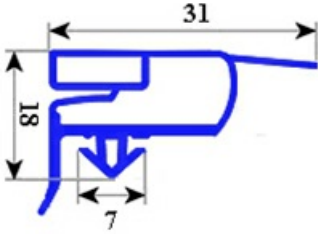

2103309

MAGNETIC SNAP-IN GASKET 1695X566 mm MONDIAL QQ6

Date: 22-01-2025

**Technical data**

SHORT SIDE mm	A=566 mm
LONG SIDE mm	B=1695 mm
PROFILE TYPE	QQ6