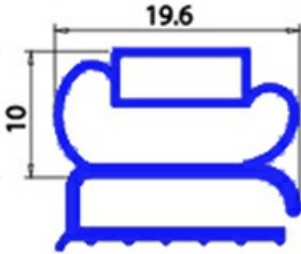

2103315

ANGLED MIDDLE-EDGED MAGNETIC GASKET 1560X660 MM. YY8

Date: 22-11-2024

**Technical data**

SHORT SIDE mm	A=660 mm
LONG SIDE mm	B=1560 mm
PROFILE TYPE	XX6

Manufacturer code

ANGELO PO GRANDI CUCINE SPA