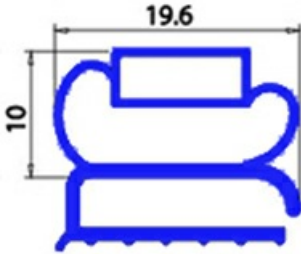

2103315

ANGLED MIDDLE-EDGED MAGNETIC GASKET 1560X660 MM. YY8

Date: 22-12-2024

**Technical data**

SHORT SIDE mm	A=660 mm
LONG SIDE mm	B=1560 mm
PROFILE TYPE	XX6

Manufacturer code

ANGELO PO GRANDI CUCINE SPA