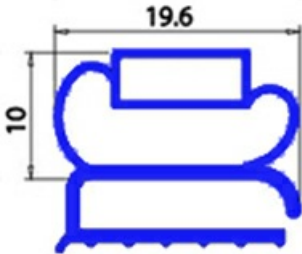

2103315

ANGLED MIDDLE-EDGED MAGNETIC GASKET 1560X660 MM. YY8

Date: 23-04-2025

Technical data

SHORT SIDE mm	A=660 mm
LONG SIDE mm	B=1560 mm
PROFILE TYPE	XX6

Manufacturer code

ANGELO PO GRANDI CUCINE SPA