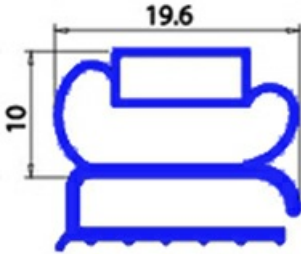

2103315

ANGLED MIDDLE-EDGED MAGNETIC GASKET 1560X660 MM. YY8

Date: 22-01-2025

**Technical data**

SHORT SIDE mm	A=660 mm
LONG SIDE mm	B=1560 mm
PROFILE TYPE	XX6

Manufacturer code

ANGELO PO GRANDI CUCINE SPA