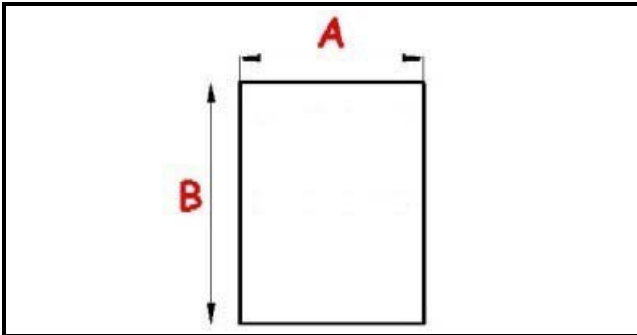

2103315

ANGLED MIDDLE-EDGED MAGNETIC GASKET 1560X660 MM. YY8

Date: 23-04-2025

Technical data

SHORT SIDE mm	A=660 mm
LONG SIDE mm	B=1560 mm
PROFILE TYPE	XX6

Manufacturer code

ANGELO PO GRANDI CUCINE SPA