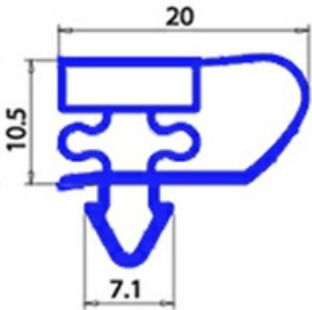

2103319

GASKET MAGNETIC SNAP 630X415mm O.D. YY22

Date: 22-11-2024

Technical data

SHORT SIDE mm	A=415 mm
LONG SIDE mm	B=630 mm
PROFILE TYPE	YY22