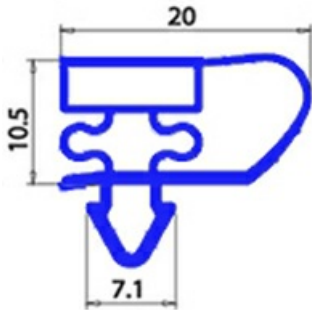

2103319

GASKET MAGNETIC SNAP 630X415mm O.D. YY22

Date: 22-12-2024

Technical data

SHORT SIDE mm	A=415 mm
LONG SIDE mm	B=630 mm
PROFILE TYPE	YY22