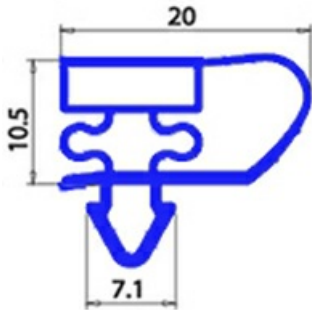

2103319

GASKET MAGNETIC SNAP 630X415mm O.D. YY22

Date: 23-02-2025

Technical data

SHORT SIDE mm	A=415 mm
LONG SIDE mm	B=630 mm
PROFILE TYPE	YY22