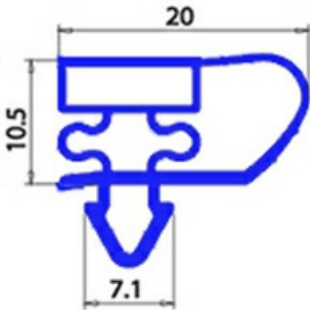

2103319

GASKET MAGNETIC SNAP 630X415mm O.D. YY22

Date: 22-01-2025

Technical data

SHORT SIDE mm	A=415 mm
LONG SIDE mm	B=630 mm
PROFILE TYPE	YY22