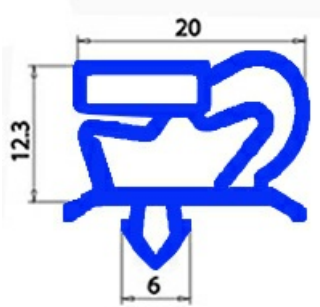

2103325

MAGNETIC SNAP-IN GASKET 660X420mm QQ1

Date: 20-04-2025

ORIGINAL
OSP
SPARE PARTS

Technical data

SHORT SIDE mm	A=420 mm
LONG SIDE mm	B=660 mm
PROFILE TYPE	QQ1

Manufacturer code

ANGELO PO GRANDI CUCINE SPA