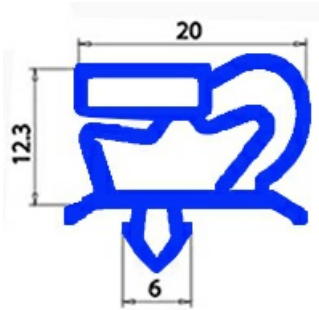

2103326

GASKET MAGNETIC SNAP 600X445 mm O.D. QQ1

Date: 06-04-2025

Technical data

SHORT SIDE mm	A=445 mm
LONG SIDE mm	B=600 mm
PROFILE TYPE	QQ1