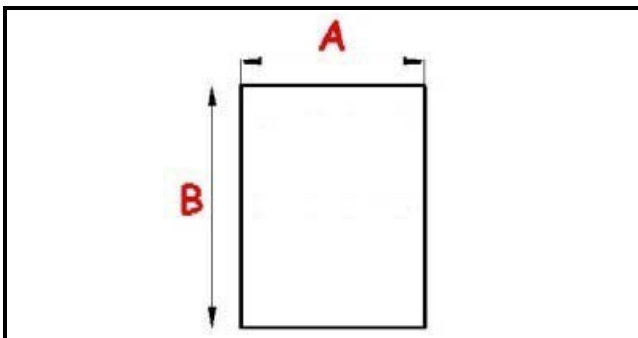

2103326

GASKET MAGNETIC SNAP 600X445 mm O.D. QQ1

Date: 06-04-2025

Technical data

SHORT SIDE mm	A=445 mm
LONG SIDE mm	B=600 mm
PROFILE TYPE	QQ1