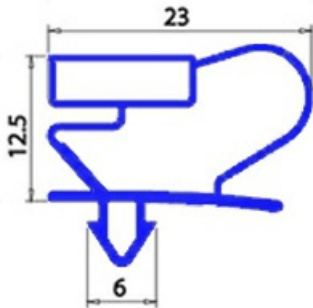

2103327

**GASKET MAGNETIC SNAP 668X771 mm QQ2**

Date: 22-01-2025

**Technical data**

SHORT SIDE mm	A=668 mm
LONG SIDE mm	B=771 mm
PROFILE TYPE	QQ2

**Manufacturer code**

ANGELO PO GRANDI CUCINE SPA