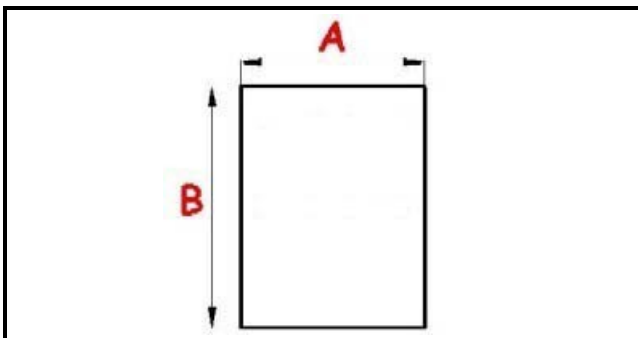

2103327

**GASKET MAGNETIC SNAP 668X771 mm QQ2**

Date: 22-01-2025

**Technical data**

SHORT SIDE mm	A=668 mm
LONG SIDE mm	B=771 mm
PROFILE TYPE	QQ2

**Manufacturer code**

ANGELO PO GRANDI CUCINE SPA