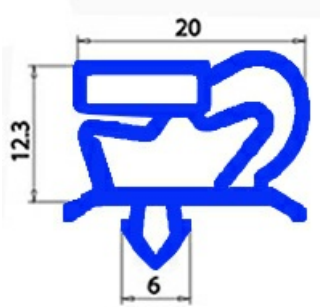

# GASKET MAGNETIC SNAP 1580X675MM O.D. QQ1

Date: 08-04-2025

## Technical data

SHORT SIDE mm	A=675 mm
LONG SIDE mm	B=1580 mm
PROFILE TYPE	QQ1