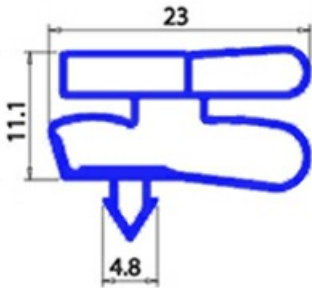

# MAGNETIC SNAP-IN GASKET 1695X570 mm MONDIAL ELITE XX3

Date: 07-04-2025

## Technical data

SHORT SIDE mm	A=570 mm
LONG SIDE mm	B=1695 mm
PROFILE TYPE	XX3