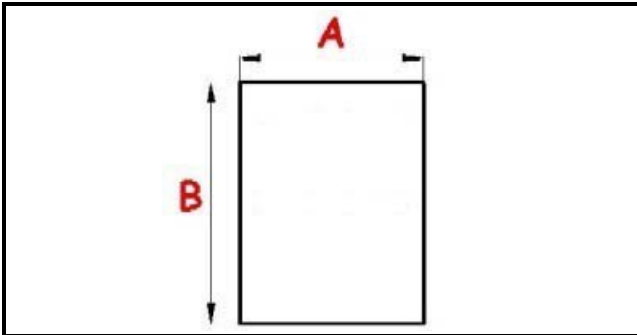

## Technical data

SHORT SIDE mm	A=570 mm
LONG SIDE mm	B=1695 mm
PROFILE TYPE	XX3