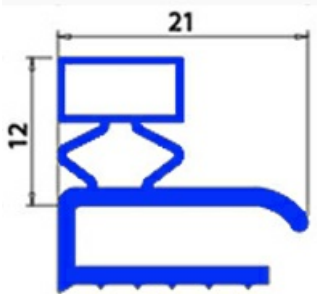

2103335

ANGLED MIDDLE-EDGED MAGNETIC GASKET 560X440MM O.D. XX5

Date: 05-03-2025

**Technical data**

SHORT SIDE mm	A=440 mm
LONG SIDE mm	B=560 mm
PROFILE TYPE	XX5