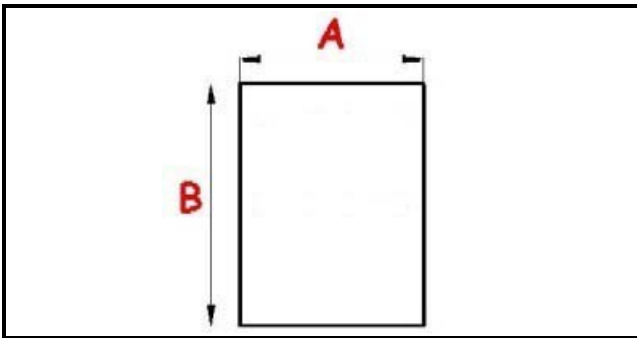

# GASKET MAGNETIC SNAP 485X685MM O.D. QQ1

Date: 05-04-2025

## Technical data

|               |          |
|---------------|----------|
| SHORT SIDE mm | A=485 mm |
| LONG SIDE mm  | B=685 mm |
| PROFILE TYPE  | QQ1      |