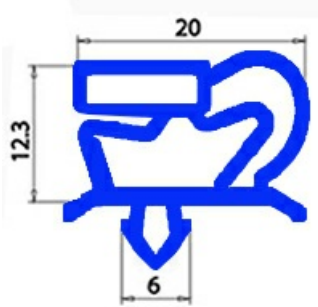

# GASKET MAGNETIC SNAP 485X685MM O.D. QQ1

Date: 05-04-2025

## Technical data

|               |          |
|---------------|----------|
| SHORT SIDE mm | A=485 mm |
| LONG SIDE mm  | B=685 mm |
| PROFILE TYPE  | QQ1      |