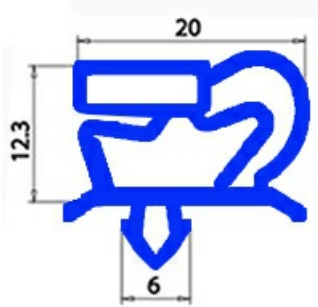

# MAGNETIC SNAP-IN GASKET 1495X565mm O.D. QQ1

Date: 06-04-2025

## Technical data

SHORT SIDE mm	A=565 mm
LONG SIDE mm	B=1495 mm
PROFILE TYPE	QQ1