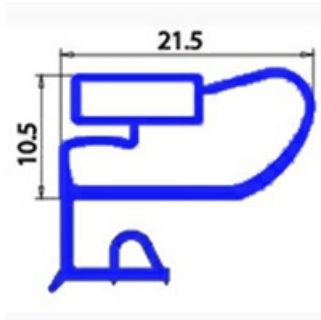

# ANGLED MIDDLE-EDGED MAGNETIC DOOR GASKET 531X491mm XX4

Date: 24-11-2024

## Technical data

SHORT SIDE mm	A=491 mm
LONG SIDE mm	B=521 mm
PROFILE TYPE	XX4