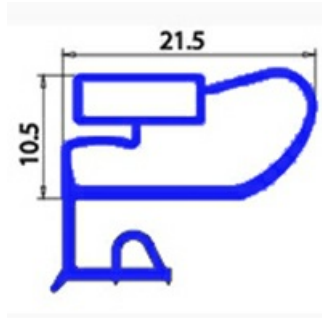

# ANGLED MIDDLE-EDGED MAGNETIC DOOR GASKET 531X491mm XX4

Date: 02-02-2025

## Technical data

SHORT SIDE mm	A=491 mm
LONG SIDE mm	B=521 mm
PROFILE TYPE	XX4