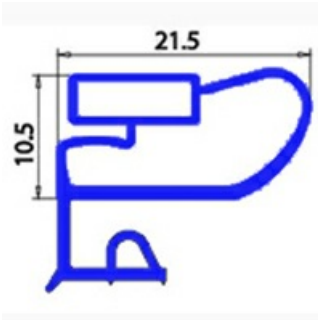

# ANGLED MIDDLE-EDGED MAGNETIC DOOR GASKET MBM 410X650MM XX4

Date: 22-11-2024

## Technical data

SHORT SIDE mm	A=410 mm
LONG SIDE mm	B=650 mm
PROFILE TYPE	XX4