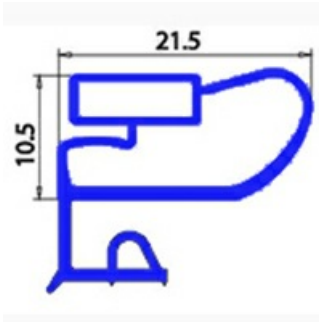

# ANGLED MIDDLE-EDGED MAGNETIC DOOR GASKET MBM 410X650MM XX4

Date: 06-04-2025

## Technical data

SHORT SIDE mm	A=410 mm
LONG SIDE mm	B=650 mm
PROFILE TYPE	XX4