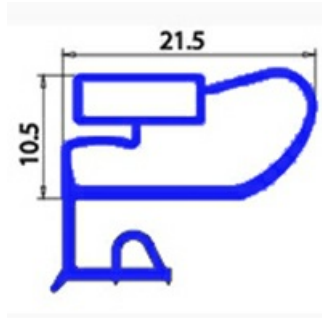

# ANGLED MIDDLE-EDGED MAGNETIC DOOR GASKET MBM 410X650MM XX4

Date: 22-12-2024

## Technical data

SHORT SIDE mm	A=410 mm
LONG SIDE mm	B=650 mm
PROFILE TYPE	XX4