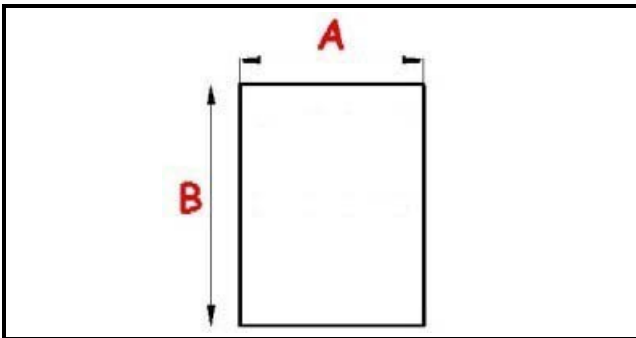

2103348

ANGLED MIDDLE-EDGED MAGNETIC GASKET MBM 320X410MM XX4

Date: 22-12-2024

Technical data

SHORT SIDE mm	A=320 mm
LONG SIDE mm	B=410 mm
PROFILE TYPE	XX4