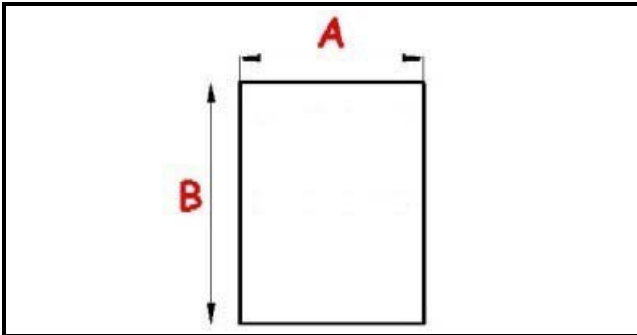

2103348

ANGLED MIDDLE-EDGED MAGNETIC GASKET MBM 320X410MM XX4

Date: 18-04-2025

Technical data

SHORT SIDE mm	A=320 mm
LONG SIDE mm	B=410 mm
PROFILE TYPE	XX4