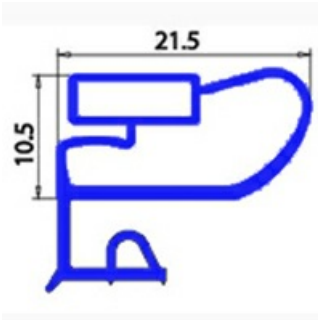

2103348

ANGLED MIDDLE-EDGED MAGNETIC GASKET MBM 320X410MM XX4

Date: 22-12-2024

Technical data

SHORT SIDE mm	A=320 mm
LONG SIDE mm	B=410 mm
PROFILE TYPE	XX4