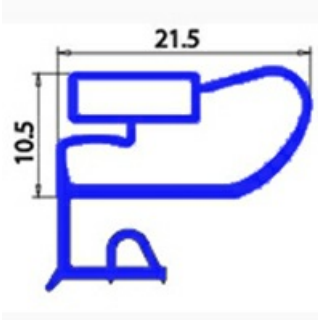

2103348

ANGLED MIDDLE-EDGED MAGNETIC GASKET MBM 320X410MM XX4

Date: 18-04-2025

Technical data

SHORT SIDE mm	A=320 mm
LONG SIDE mm	B=410 mm
PROFILE TYPE	XX4