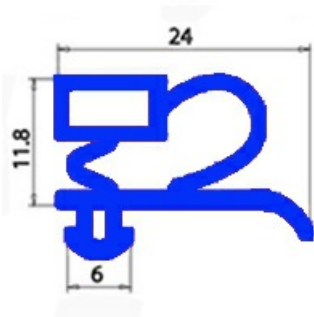

2103352

**GASKET MAGNETIC SNAP 1613X647 mm QQ3**

Date: 22-11-2024

**Technical data**

SHORT SIDE mm	A=647 mm
LONG SIDE mm	B=1631 mm
PROFILE TYPE	QQ3

**Manufacturer code**

ISA SPA