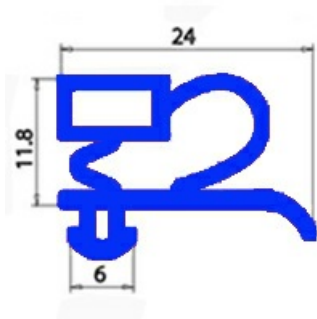

2103352

**GASKET MAGNETIC SNAP 1613X647 mm QQ3**

Date: 23-02-2025

**Technical data**

SHORT SIDE mm	A=647 mm
LONG SIDE mm	B=1631 mm
PROFILE TYPE	QQ3

**Manufacturer code**

ISA SPA