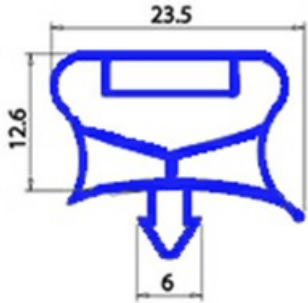

2103360

MAGNETIC SNAP-IN DOOR GASKET 516X490mm QQ7

Date: 06-04-2025

Technical data

SHORT SIDE mm	A=490 mm
LONG SIDE mm	B=516 mm
PROFILE TYPE	QQ7

Manufacturer code

ELECTROLUX PROFESSIONAL S.P.A.