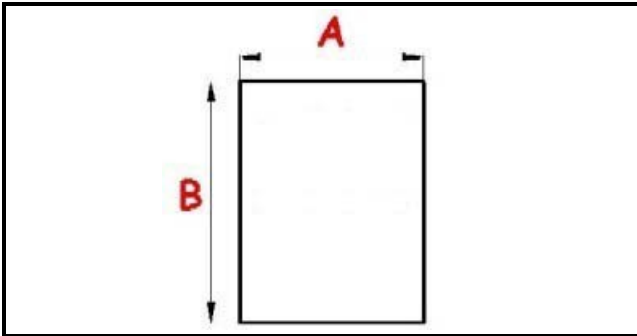

2103365

Date: 22-12-2024

Technical data

SHORT SIDE mm	A=290 mm
LONG SIDE mm	B=485 mm
PROFILE TYPE	QQ7