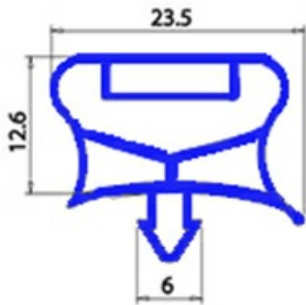

2103365

Date: 22-12-2024

Technical data

SHORT SIDE mm	A=290 mm
LONG SIDE mm	B=485 mm
PROFILE TYPE	QQ7