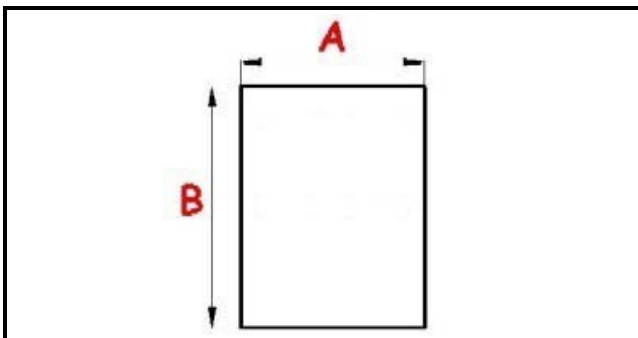

2103367

GASKET MAGNETIC SNAP ILSA 485x635MM QQ7

Date: 22-11-2024

**Technical data**

SHORT SIDE mm	A=485 mm
LONG SIDE mm	B=635 mm
PROFILE TYPE	QQ7

Manufacturer code

ILSA SPA