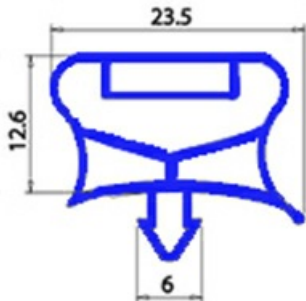

2103367

GASKET MAGNETIC SNAP ILSA 485x635MM QQ7

Date: 22-11-2024

**Technical data**

SHORT SIDE mm	A=485 mm
LONG SIDE mm	B=635 mm
PROFILE TYPE	QQ7

Manufacturer code

ILSA SPA