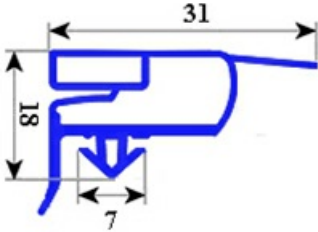

# GASKET MAGNETIC SNAP 1539X659mm QQ6

Date: 22-01-2025

## Technical data

SHORT SIDE mm	A=659 mm
LONG SIDE mm	B=1539 mm
PROFILE TYPE	QQ6