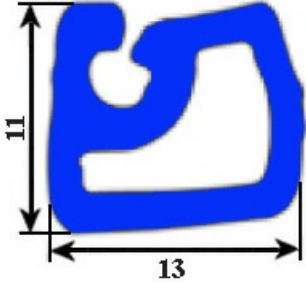

2103370

GASKET MODEL 1000/3000/5000 13x11 BAR 1000mm YY20

Date: 22-11-2024

Technical data

LONG SIDE mm	A= 1000 mm
PROFILE TYPE	YY20