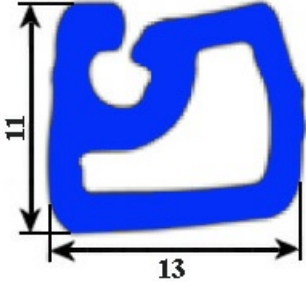

# GASKET MODEL 1000/3000/5000 13x11 BAR 1000mm YY20

Date: 23-02-2025

## Technical data

LONG SIDE mm	A= 1000 mm
PROFILE TYPE	YY20