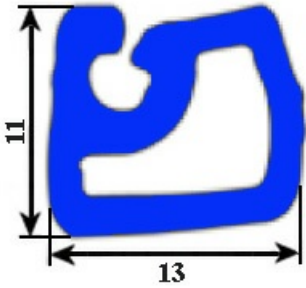

2103370

GASKET MODEL 1000/3000/5000 13x11 BAR 1000mm YY20

Date: 05-04-2025

Technical data

LONG SIDE mm	A= 1000 mm
PROFILE TYPE	YY20