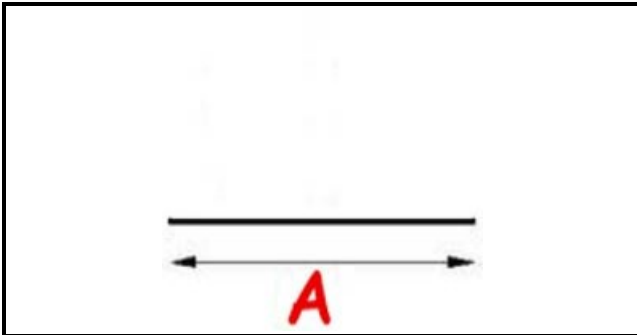

2103370

GASKET MODEL 1000/3000/5000 13x11 BAR 1000mm YY20

Date: 05-04-2025

Technical data

LONG SIDE mm	A= 1000 mm
PROFILE TYPE	YY20