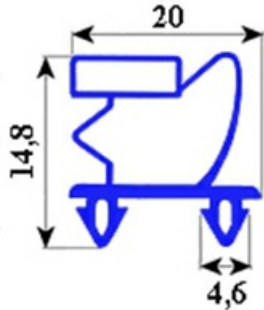

2103384

SNAP GASKET PVC 8038 738X655mm VPP101000 YY2

Date: 15-11-2024

**Technical data**

SHORT SIDE mm	A=655 mm
LONG SIDE mm	B=738 mm
PROFILE TYPE	YY2