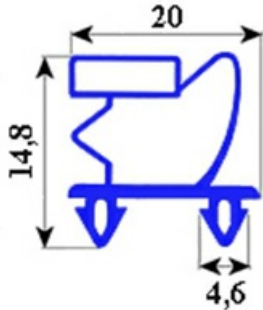

2103384

SNAP GASKET PVC 8038 738X655mm VPP101000 YY2

Date: 22-01-2025

**Technical data**

SHORT SIDE mm	A=655 mm
LONG SIDE mm	B=738 mm
PROFILE TYPE	YY2