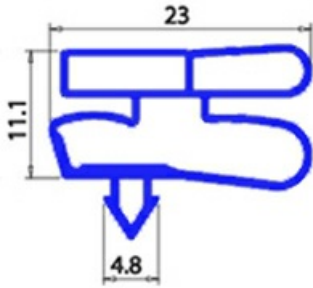

2103387

**GASKET MAGNETIC SNAP DEW40 1713X558mm 0313007 XX3**

Date: 23-02-2025

**Technical data**

SHORT SIDE mm	A=558 mm
LONG SIDE mm	B=1713 mm
PROFILE TYPE	XX3