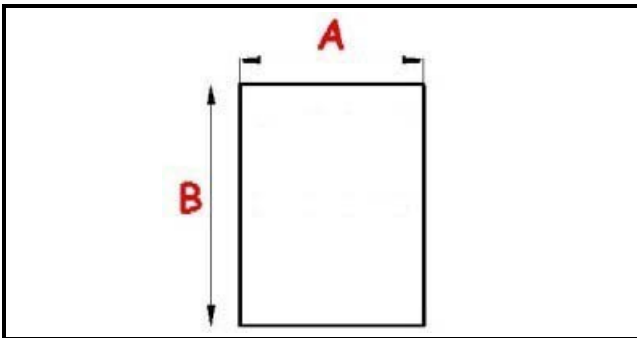

2103387

**GASKET MAGNETIC SNAP DEW40 1713X558mm 0313007 XX3**

Date: 23-02-2025

**Technical data**

SHORT SIDE mm	A=558 mm
LONG SIDE mm	B=1713 mm
PROFILE TYPE	XX3