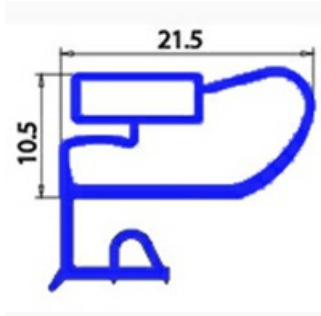

2103390

**ANGLED MIDDLE-EDGED MAGNETIC GASKET 400X370 mm XX4**

Date: 20-09-2024

ORIGINAL  
**OSP**  
SPARE PARTS**Technical data**

SHORT SIDE mm	A=370 mm
LONG SIDE mm	B=400 mm
PROFILE TYPE	XX4

**Manufacturer code**