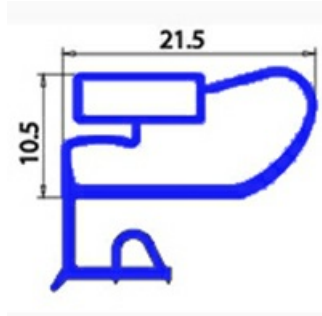

2103390

ANGLED MIDDLE-EDGED MAGNETIC GASKET 400X370 mm XX4

Date: 22-01-2025

ORIGINAL
OSP
SPARE PARTS**Technical data**

SHORT SIDE mm	A=370 mm
LONG SIDE mm	B=400 mm
PROFILE TYPE	XX4

Manufacturer code

MBM- EUROTEC SRL -