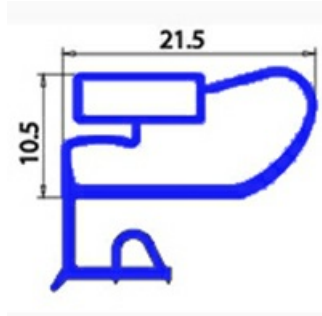

2103390

ANGLED MIDDLE-EDGED MAGNETIC GASKET 400X370 mm XX4

Date: 05-03-2025

ORIGINAL
OSP
SPARE PARTS**Technical data**

| | |
|---------------|----------|
| SHORT SIDE mm | A=370 mm |
| LONG SIDE mm | B=400 mm |
| PROFILE TYPE | XX4 |