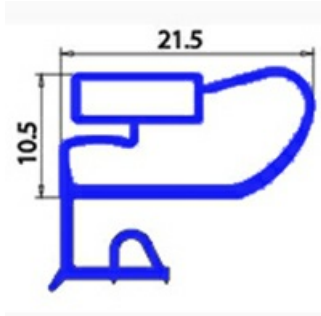

2103390

ANGLED MIDDLE-EDGED MAGNETIC GASKET 400X370 mm XX4

Date: 22-11-2024

ORIGINAL
OSP
SPARE PARTS**Technical data**

SHORT SIDE mm	A=370 mm
LONG SIDE mm	B=400 mm
PROFILE TYPE	XX4

Manufacturer code

MBM- EUROTEC SRL -