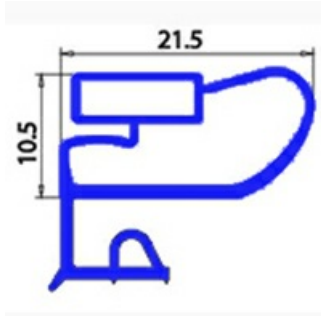

2103390

ANGLED MIDDLE-EDGED MAGNETIC GASKET 400X370 mm XX4

Date: 23-12-2024

ORIGINAL
OSP
SPARE PARTS**Technical data**

SHORT SIDE mm	A=370 mm
LONG SIDE mm	B=400 mm
PROFILE TYPE	XX4

Manufacturer code

MBM- EUROTEC SRL -