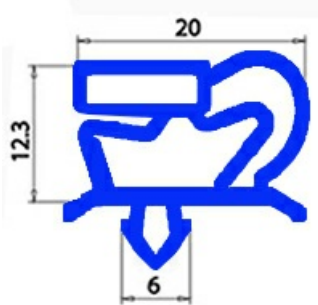

2103392

**MAGNETIC SNAP-IN GASKET 745X570 mm O.D. QQ1**

Date: 22-11-2024

**Technical data**

SHORT SIDE mm	A=570 mm
LONG SIDE mm	B=745 mm
PROFILE TYPE	QQ1