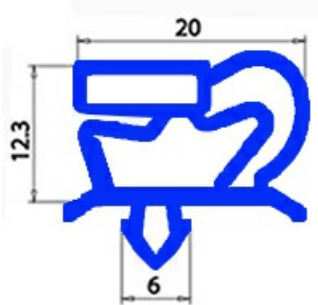

2103396

**MAGNETIC SNAP-IN GASKET 690X500 mm QQ1**

Date: 22-11-2024

**Technical data**

SHORT SIDE mm	A=500 mm
LONG SIDE mm	B=690 mm
PROFILE TYPE	QQ1