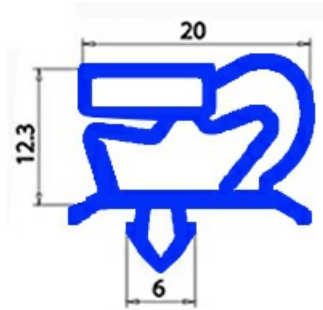

# MAGNETIC SNAP-IN GASKET 633X510mm QQ1

Date: 08-04-2025

## Technical data

SHORT SIDE mm	A=510 mm
LONG SIDE mm	B=633 mm
PROFILE TYPE	QQ1