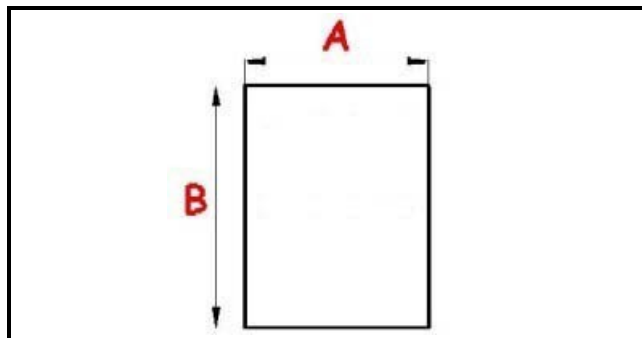

## Technical data

SHORT SIDE mm	A=510 mm
LONG SIDE mm	B=633 mm
PROFILE TYPE	QQ1