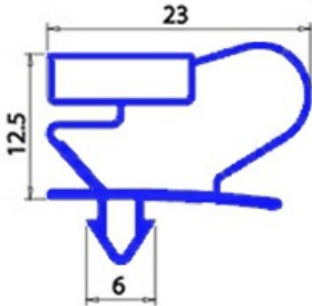

2103403

MAGNETIC SNAP-IN GASKET 1595X605mm QQ2

Date: 15-11-2024

**Technical data**

SHORT SIDE mm	A=605 mm
LONG SIDE mm	B=1595 mm
PROFILE TYPE	QQ2

Manufacturer code

ANGELO PO GRANDI CUCINE SPA