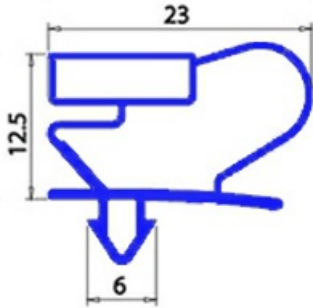

# MAGNETIC SNAP-IN GASKET 1595X605mm QQ2

Date: 08-04-2025

## Technical data

SHORT SIDE mm	A=605 mm
LONG SIDE mm	B=1595 mm
PROFILE TYPE	QQ2