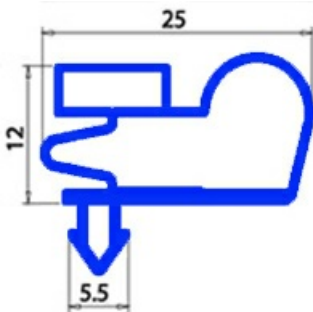

2103408

MAGNETIC SNAP-IN GASKET 295X425mm QQ8

Date: 22-01-2025

Technical data

SHORT SIDE mm	A=295 mm
LONG SIDE mm	B=425 mm
PROFILE TYPE	QQ8