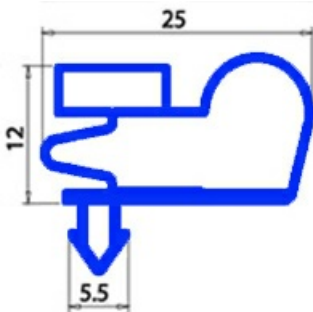

## MAGNETIC SNAP-IN DOOR GASKET 655X750mm QQ8

Date: 05-03-2025

### Technical data

SHORT SIDE mm	A=655 mm
LONG SIDE mm	B=750 mm
PROFILE TYPE	QQ8