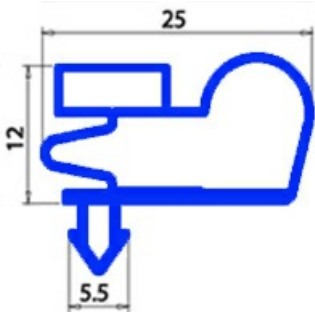

2103409

MAGNETIC SNAP-IN DOOR GASKET 655X750mm QQ8

Date: 22-01-2025

Technical data

SHORT SIDE mm	A=655 mm
LONG SIDE mm	B=750 mm
PROFILE TYPE	QQ8