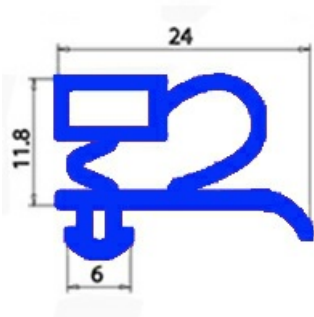

2103411

**MAGNETIC SNAP-IN GASKET 651X741mm QQ3**

Date: 05-03-2025

**Technical data**

SHORT SIDE mm	A=651 mm
LONG SIDE mm	B=741 mm
PROFILE TYPE	QQ3