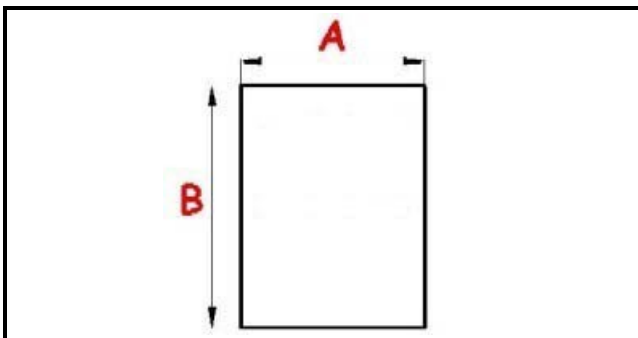

2103412

MAGNETIC SNAP-IN GASKET 633X420mm QQ1

Date: 08-04-2025

Technical data

| | |
|---------------|----------|
| SHORT SIDE mm | A=420 mm |
| LONG SIDE mm | B=633 mm |
| PROFILE TYPE | QQ1 |