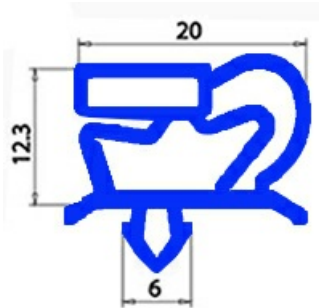

2103412

MAGNETIC SNAP-IN GASKET 633X420mm QQ1

Date: 08-04-2025

Technical data

| | |
|---------------|----------|
| SHORT SIDE mm | A=420 mm |
| LONG SIDE mm | B=633 mm |
| PROFILE TYPE | QQ1 |