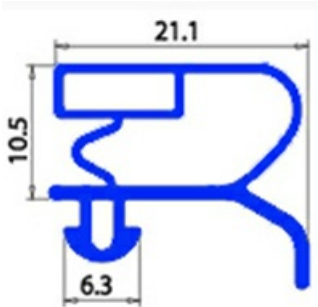

2103416

GASKET MAGNETIC SNAP 3 / L INC. 635X398 XX1

Date: 22-01-2025

**Technical data**

SHORT SIDE mm	A=398 mm
LONG SIDE mm	B=635 mm
PROFILE TYPE	XX1