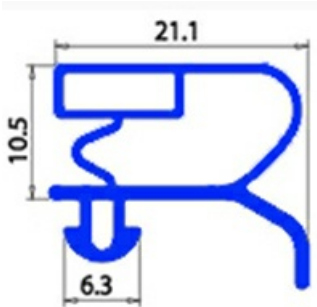

2103416

GASKET MAGNETIC SNAP 3 / L INC. 635X398 XX1

Date: 15-11-2024

**Technical data**

| | |
|---------------|----------|
| SHORT SIDE mm | A=398 mm |
| LONG SIDE mm | B=635 mm |
| PROFILE TYPE | XX1 |