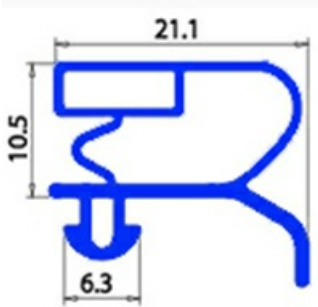

2103416

GASKET MAGNETIC SNAP 3 / L INC. 635X398 XX1

Date: 08-04-2025

Technical data

SHORT SIDE mm	A=398 mm
LONG SIDE mm	B=635 mm
PROFILE TYPE	XX1