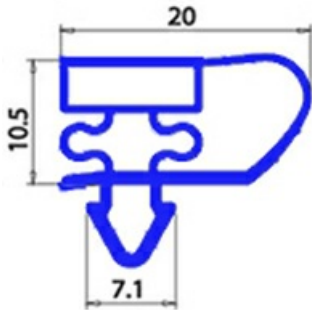

# GASKET MAGNETIC SNAP 395X645mm O.D. YY22

Date: 05-03-2025

## Technical data

SHORT SIDE mm	A=395 mm
LONG SIDE mm	B=645 mm
PROFILE TYPE	YY22