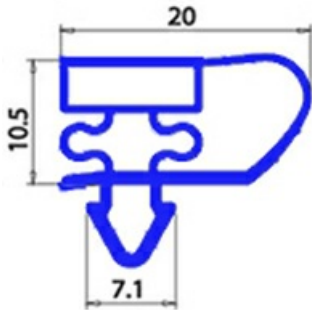

# GASKET MAGNETIC SNAP 395X645mm O.D. YY22

Date: 15-11-2024

## Technical data

SHORT SIDE mm	A=395 mm
LONG SIDE mm	B=645 mm
PROFILE TYPE	YY22